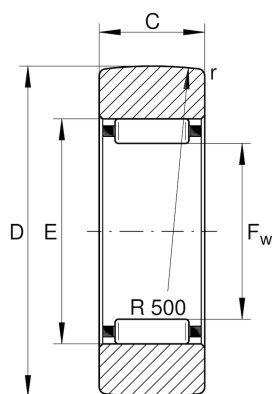

RSTO15-X

Yoke type track roller

Schaeffler ID:
0000537830000

Yoke type track rollers RSTO, without axial guidance, outer ring without ribs

Technical information

Main Dimensions & Performance Data

D	35 mm	Outside diameter
F_w	20 mm	Under roller diameter
C	11.8 mm	Width, outer ring
$C_{r w}$	9,100 N	Basic dynamic load rating, radial
$C_{0r w}$	11,100 N	Basic static load rating, radial
$C_{ur w}$	1,670 N	Fatigue load limit, radial
n_{DG}	3,300 1/min	Speed on permanent grease lubrication
	50 g	Weight

Dimensions

E	26 mm	Raceway diameter outer ring
r_{min}	0.3 mm	Minimum chamfer dimension
R	500 mm	Radius of outer ring outside profile